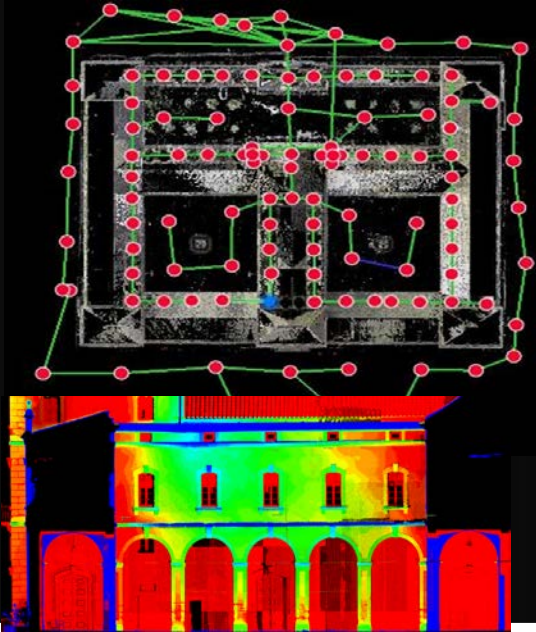

3D Digital documentation for conservation

Digital documentation of all cultural heritage buildings owned by Catalan Government in the coming years

- 113 scan positions
- 1.700 million points