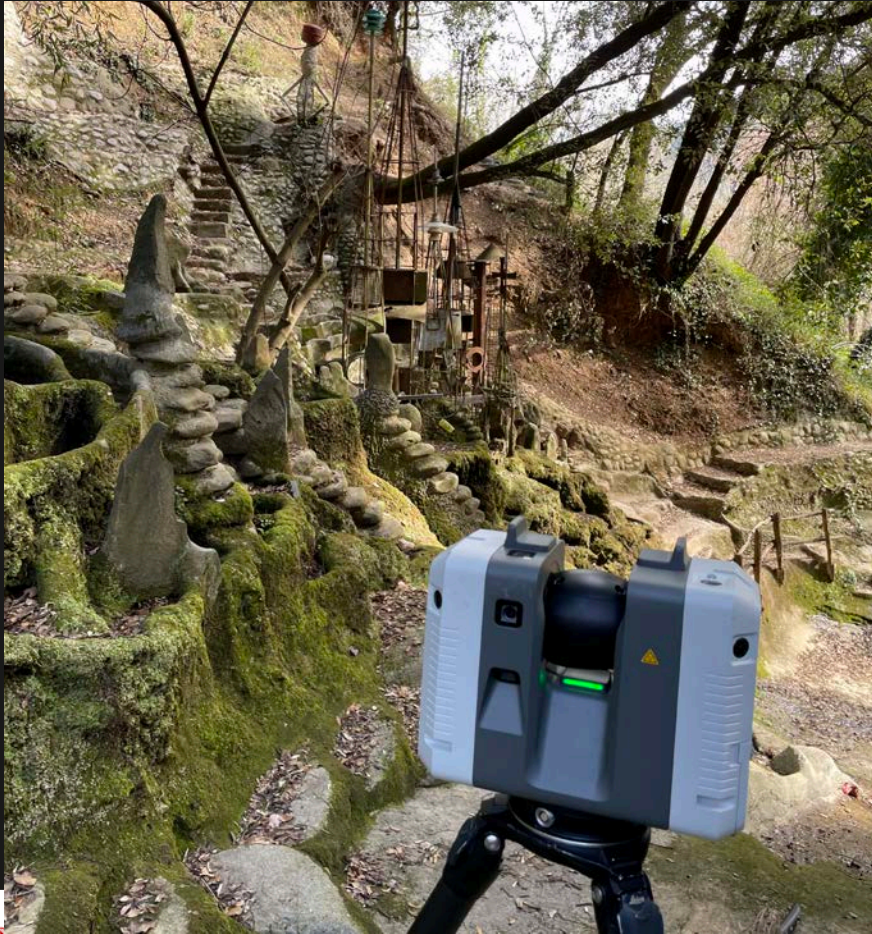

3D Documentation. Laser scanner